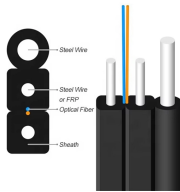

Find company research, competitor information, contact details & financial data for Busbar Systems Belgium of Brecht, Antwerpen. Get the latest business insights from Dun & Bradstreet.