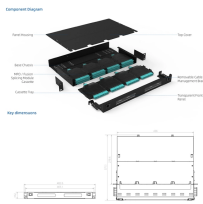

Check all company information of Busbar Systems Belgium based in Brecht with VAT number BE0474155596.