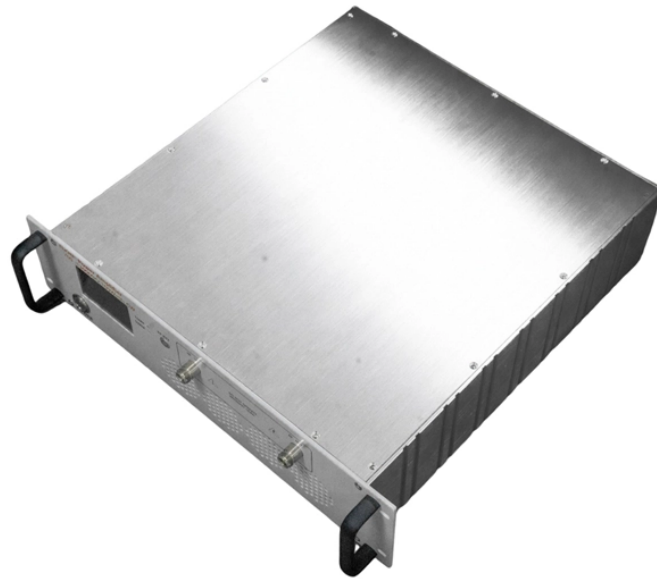

Belgian Integrated Container Armor Supplier

Belgian Integrated Container Armor Supplier

The company specializes in providing a wide range of container lashing equipment and cargo protection materials, including twistlocks, stacking cones, and flat rack containers, which are essential for ...

Working directly with the "in country" security managers we designed, manufactured and shipped direct to client, a quantity of ballistically rated 40 ft ISO shipping containers which are now distributed ...