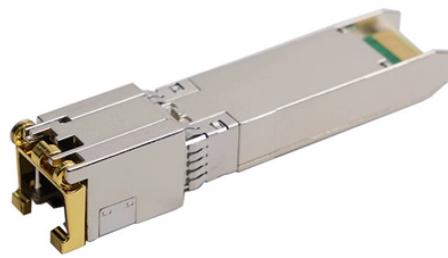

## Belik power distribution box

## Belik power distribution box

The power distribution box has the characteristics of good insulation performance, safe and reliable operation, flexible connection and wide protection range. It mounts to the wall and provides a ...

Explore Hubbell Wiring Device-Kellems' spider boxes, built to provide reliable and versatile temporary power solutions in demanding environments like construction sites and outdoor events. These ...

The interior of the electric box has been pre-wired and assembled. The user only needs to distinguish the live wire L and the neutral wire N, and calculate according to the wiring diagram.

□High Current Capacity□□This power distribution box boasts a maximum input current of 80A and features an 80A leakage circuit breaker, providing safe and reliable power distribution for ...

Get the best deals on Power Distribution Box In Electrical Boxes & Enclosures when you shop the largest online selection at eBay . Free shipping on many items | Browse your favorite brands | ...