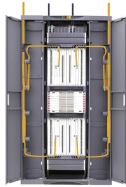

Used to support 12x4, 6x4, and 4x4 systems attaching to the top of the 19" wide version of the Panduit NF4PR84 4 post rack. Contains all hardware required to assemble bracket to the top of the 4 post ...