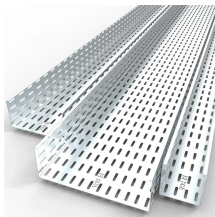

If you are searching for Cable Tray in Benin, Brilltech Engineers Pvt. Ltd. is a trusted brand that you can rely on. We have a well-equipped manufacturing unit with all the advanced resources to cater to your ...