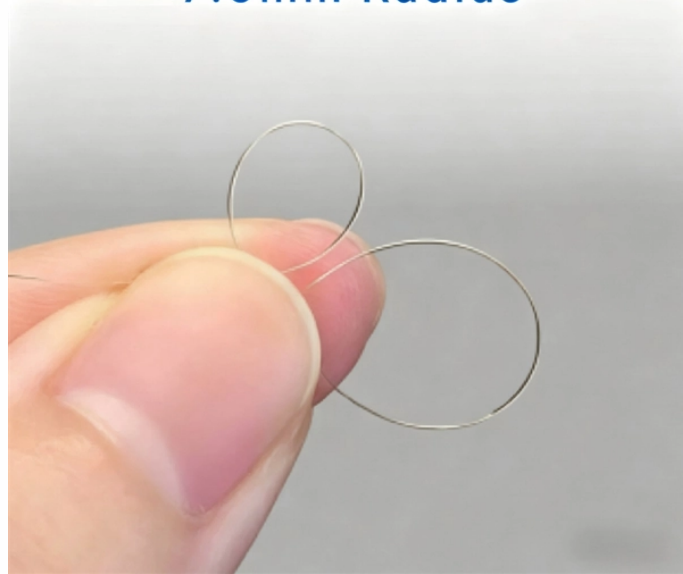

## Benin Cable Tray Galvanizing Processing Plant

7.5mm Radius