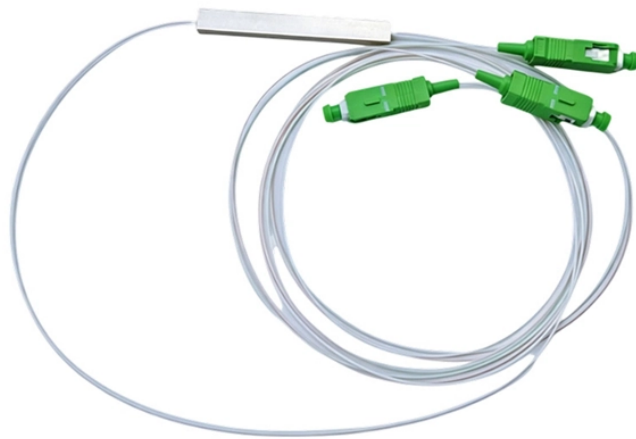

Benin Data Center Cable Tray Prices

Benin Data Center Cable Tray Prices

If you are searching for a reliable cable tray supplier in Benin, Ned-Tech is your trusted partner. With a combination of quality products, competitive pricing, and efficient delivery, we help contractors, ...

All types of galvanize and non galvanized cable tray is available in affordable price remember we supply nationwide.

Available in sizes ranging from 1U to 48U, these cable managers come in horizontal and vertical configurations. Designed to streamline and protect network cables, they provide a neat, efficient ...

Being one of the leading Cable Tray Manufacturers in Benin, we work for customer satisfaction and design and deliver the standard and customized range accordingly. We have a comprehensive range ...

Available in sizes ranging from 1U to 48U, these cable managers come in horizontal and vertical configurations. Designed to streamline and protect network cables, ...

Discover the key factors affecting cable tray price per meter, including materials, demand, and competition. Get cost insights and future pricing trends.

Bahra Electric Cable Trays are an essential component of any well-designed electrical infrastructure, providing a safe, organized, and easily accessible pathway for routing and managing cables, wires, ...