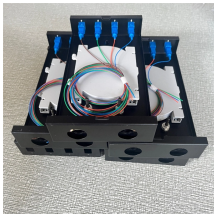

## Benin long-span cable trays available in stock

The cable trays include: trough type, tray type, large-span type and various models, all of which can be processed and customized. Surface treatments include galvanizing, galvanizing with plastic coating, ...

Choose from our selection of cable trays, including over 850 products in a wide range of styles and sizes. Same and Next Day Delivery.

Buy durable cable trays, ladders & trunking in Benin. Ned-Tech delivers fast to Cotonou, Porto-Novo & Parakou. Trusted by contractors & government projects.

The Long Span Cable Tray is designed to provide maximum support for cables with a long span. The tray is made of strong and durable materials that offer superior strength and superior corrosion ...

As one of the noteworthy Cable Tray Exporters and Suppliers in Benin, we are right here to serve you as promised. Give our experts a call or drop your enquiry to know more.

Bahra Electric Cable Trays are an essential component of any well-designed electrical infrastructure, providing a safe, organized, and easily accessible pathway for routing and managing cables, wires, ...