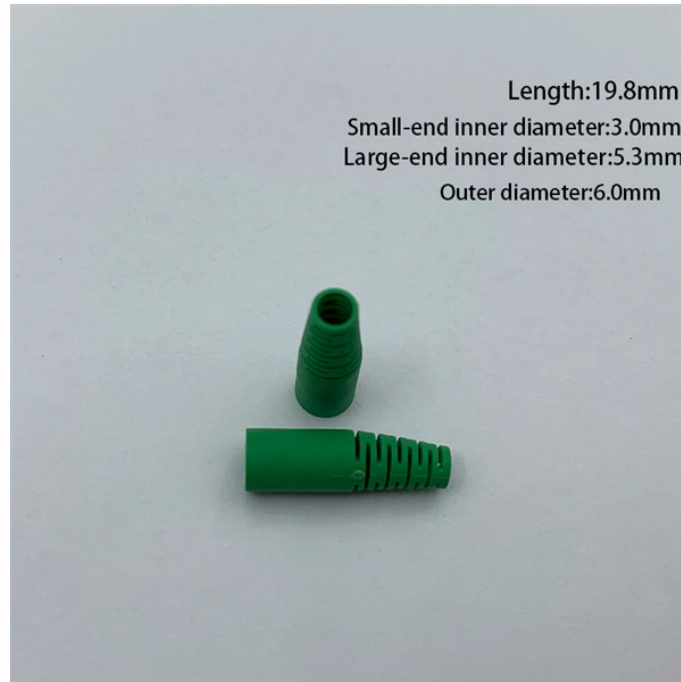

Benin-style junction box

Benin-style junction box

Our pull boxes perform to make your underground electrical and telecommunications project safe and easy. Browse our variety of underground junction boxes for your electrical and cable applications.