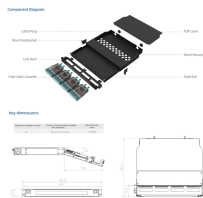

Learn about the many common types of wall and ceiling electrical boxes for switches, outlets, light fixtures, ceiling fans, and junction boxes.