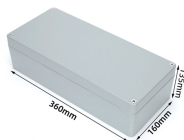

Blue cable tray connecting piece

Blue cable tray connecting piece

Its design includes innovative splice components that can reduce the need for supports and brackets, enable fast, one person installation and lower overall costs. For both power and data cable ...

Cut, bend, and connect the wire mesh trays to route cable and hose in configurations such as curves, slopes, and tees. They are a lightweight option for organizing bundles of cable and hose while ...

AIRIC Heat Shrink Butt Connectors 16-14 AWG, 100 Pcs Waterproof Electrical Crimp Splice Terminal for Auto Repair, Insulated Marine Grade Connector for 16,14 Gauge Wire, Wiring Crimps Terminals, Blue

Cable Tray, 2" Depth x 4" Width x 10" Section, Material: Carbon Steel. Finish: Electroplated Zinc.

Blue cable trays are typically constructed from high-quality materials such as steel or aluminum and finished with a durable powder coating. This coating provides both the distinctive blue color and ...