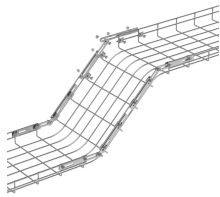

## Botswana ADSS Optical Cable G 657A1

Shop 6 Cores Fiber Optic Outdoor Drop Cable, G657A1 Fiber Core 9/125 Single Mode, 1 Steel Wire + 2 FRP Strengthen Member, LSZH Black Jacket, 1000 Meters/Roll online at a best price in Botswana.

Table 1. Flat ADSS cable ZTT 24F, G.657A1  
 STRUCTURE OF CABLE Table 2. Mechanical parameters of fiber optic flat ADSS ZTT cable 24F, G.657A1 1 - HDPE jacket, 2 - Optical fibers G.657A1, 3 - ...

When designing a network, consider the installation environment: use G.652.D for straightforward, long-distance runs; opt for G.657.A1/A2 for last-mile drop cables, ADSS cable ...