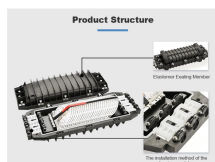

Outdoor dry core (ADSS) optical fiber Multi Loose Tube cable with aramid yarns as strength member and polyethylene outer jacket. Product feature: This cable has all dielectric and self-supporting ...