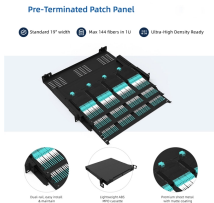

Thinklogical manufactures mid-to-large scale fiber-optic KVM matrix switches that are IA-accredited to manage multiple classifications of information through a single switch, simplifying authorized ...