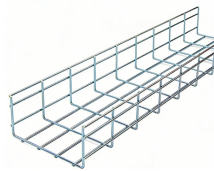

Streamlined IP KVM matrix solutions are ideal for organizations prioritizing ease of use and low maintenance. Typically deployed in an unmanaged configuration without a KVM management switch, ...