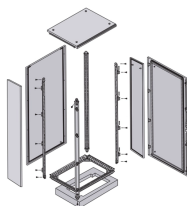

In the optical fiber system, the measurement of optical power is the most basic, very much like a multimeter in electronics; in optical fiber measurement, optical power meter is a heavy load table.