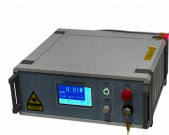

Brocade Fiber Optic Switch Power Supply

Product Catalog

Brocade Fiber Optic Switch Power Supply

Brocade SW4100-PSU for sale (refurbished). We sell Brocade SW4100-PSU 4100 Fibre Switch Pluggable Power Supply Module, EMC at great prices and offer a full warranty on the Brocade ...

Brocade G620 fiber storage switch 48 ports dual power supply support 8G/16G/32G optical module On sale. Buy used and refurbished server parts at cmicomputer with same-day handling on most items ...

Brocade G620 Technical Specifications This document highlights the features and specifications for the Brocade G620 switch.