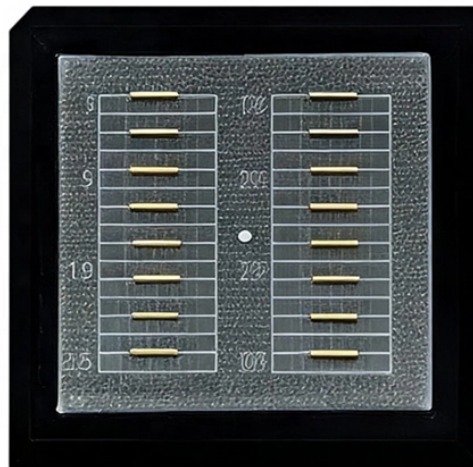

Brunei Double-Door Visual Distribution Box

Brunei Double-Door Visual Distribution Box

Shop our double doors distribution boxes for reliable power transmission. Ideal for indoor and outdoor use, they offer enhanced accessibility and protection.

Each 40ft Double End Door Tunnel Container is designed to withstand Brunei's diverse climate conditions, ensuring the safety and security of your assets. Our 40ft Double End Door Tunnel ...

Explore our extensive selection of 40ft Double End Door Tunnel Container in Brunei today and experience the unmatched durability, versatility, and reliability that only Conex Box can provide.