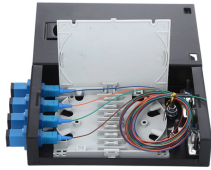

Building Cable Tray Layout

Building Cable Tray Layout

Cable tray length is selected based on the load to be supported, the distance between the supports (also referred to as the span), and handling and installation constraints.

Cable trays simplify the wiring system design process and reduces ...

Hubbell's NEXTFRAME® Ladder Tray is the effective and widely used cable runway that supports and delivers bundles of cable between cabinets, racks, and closets, along walls, and suspended from ...

Planning an effective cable tray layout is crucial for any industrial or commercial facility that requires organized cable management systems. Cable trays serve as the backbone of electrical ...

Cable tray installation must comply with specific technical standards to ensure electrical safety, system reliability, and long-term maintainability. This document outlines the key requirements for cable tray ...