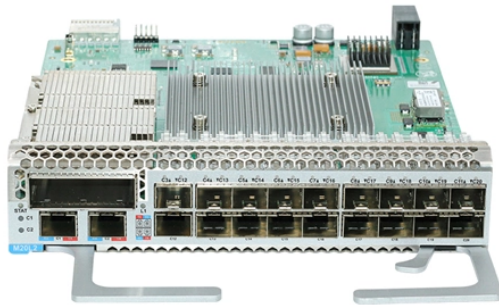

Building Cable Tray Layout

Building Cable Tray Layout

Cable tray length is selected based on the load to be supported, the distance between the supports (also referred to as the span), and handling and installation constraints.

Cable trays simplify the wiring system design process and reduces ...

Hubbell's NEXTFRAME® Ladder Tray is the effective and widely used cable runway that supports and delivers bundles of cable between cabinets, racks, and closets, along walls, and suspended from ...