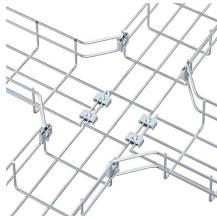

They also eliminate temperature variations of up to 10°C between the bottom and top of the racks, ensuring that the temperature throughout the length of the cold aisles remains as consistent as ...

Whether ceiling hung or integrated with aisle structure, our containment solutions are manufactured on our dedicated lines for quality, accountability, and fast lead-times.

AIRSEAL's data center track (DCT) is designed specifically for hot aisle/cold aisle containment applications. Designed to easily mount to suspended ceilings, the DCT establishes a robust ...

Our modular systems provide flexible, secure separation between hot and cold aisles or controlled zones to maintain optimal environmental performance.

Data center containment curtains by Trax deliver industry-leading hot and cold aisle containment curtain solutions. Request your free quote today.

A Cold Aisle Containment (CAC) system encloses the cold supply air within the aisle, preventing it from mixing with hot exhaust air. This ensures servers receive a consistent supply of cooled air, improving ...