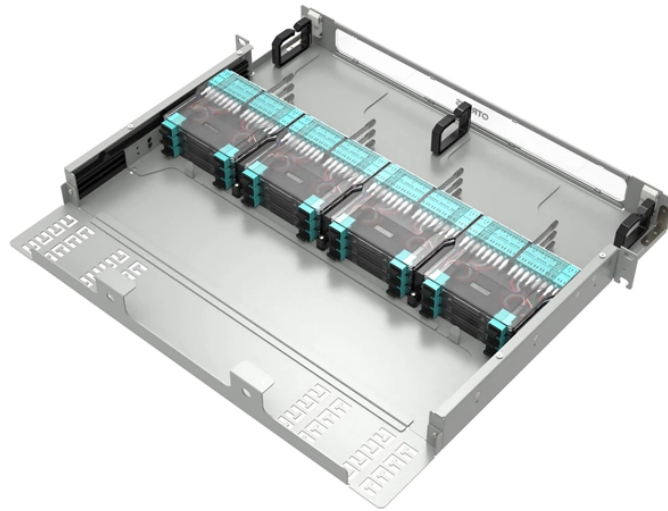

Bulk Procurement of Cold Aisle Anti-Electrical Tracking Equipment

Bulk Procurement of Cold Aisle Anti-Electrical Tracking Equipment

By isolating the cold aisle, containment reduces unintended mixing of cold supply air with hot exhaust air, maintaining uniform, predictable temperatures across all racks.

The goal of a hot or cold aisle configuration is to conserve energy and lower cooling costs by managing air flow. Designing the proper containment system requires lining server racks in rows (or aisles) with ...

AIRSEAL's data center track (DCT) is designed specifically for hot aisle/cold aisle containment applications. Designed to easily mount to suspended ceilings, the DCT establishes a robust ...

Our modular systems provide flexible, secure separation between hot and cold aisles or controlled zones to maintain optimal environmental performance.

Data center containment curtains by Trax deliver industry-leading hot and cold aisle containment curtain solutions. Request your free quote today.

A Cold Aisle Containment (CAC) system encloses the cold supply air within the aisle, preventing it from mixing with hot exhaust air. This ensures servers receive a consistent supply of cooled air, improving ...