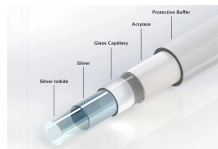

Simply create an account or click to start shopping. You may also give us a call at 702-953-2387 and we can provide you a quote. Orders are presently limited to delivery in the US for approved customers.