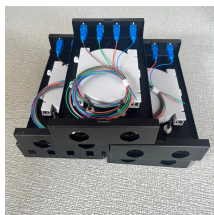

SFP28 25G DWDM 15km TUNABLE SFP28, 25G, DWDM 100GHz Tunable 192.1-196.0THz (40ch), 15km, 18dB, E-temp, LC