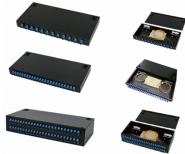

CV026 is an oval dome type fiber optic splice closure that support ...