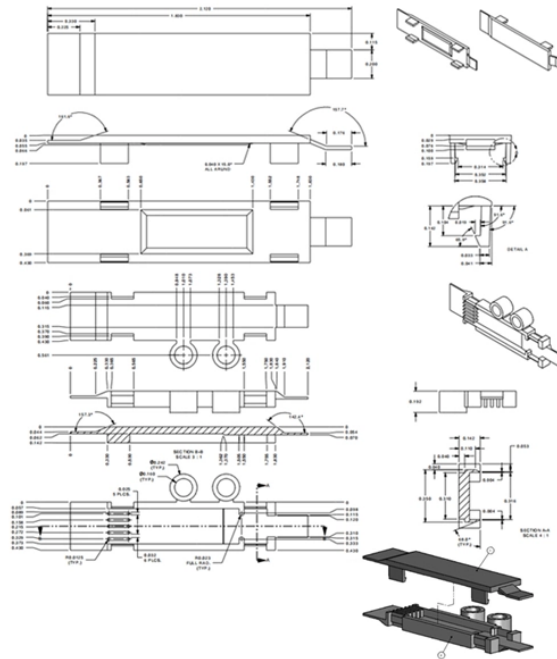

Busbar connectors angled copper busbars

Busbar connectors angled copper busbars

Busbar Clamp that connects two copper busbars together, or nVent ERIFLEX Flexibar, to a copper busbar without the need for drilling. Busbar Clamp that connects copper busbar to other copper ...

nVent ERIFLEX offers a variety of busbar accessories, including cabling sleeves, busbar clamps and connectors, and supports.

Available in copper and aluminum, sheet, bar and rod form options. Feature braided cables that provide flexibility. Available in rounded rope braids that offer 360-degree movement. They are often used in ...

4 PCS Flat Copper Bars - C110 Copper Bus Bar, 1/8 x 1 x 6 Inches Long Solid Copper Plate, Mill Stock Copper Sheet for DIY Crafts, Jewelry Repairs, Circuit Boards, Electrical Welding Projects

These board-to-busbar connectors are designed to meet OCP V3 power distribution architecture standards and are ideal for use in power shelves, BBUs, server/storage sleds, EV ...