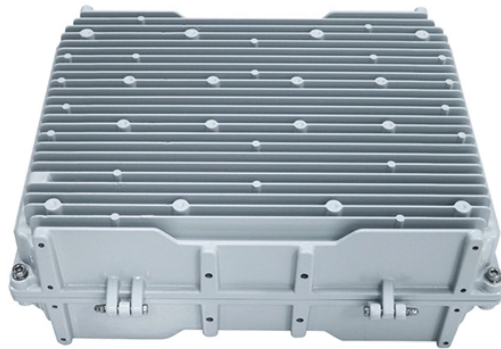

## Busbar terminals

## Busbar terminals

Discover our automotive busbars and terminal blocks to consolidate wiring and distribute power in a cost-effective manner. Screw and stud terminals available.

High voltage rigid and flexible (braid or laminated) busbars and custom terminals/lugs for any application. Copper and Aluminum. Custom geometry with overmolded features for securement, ...

Low-cost and flexible, the 12 point terminal busbar offers (12) 15amp connections, with a single 1/4" connection post. The 12 point busbar can be used with a cover, protecting the connection points and ...

Our busbars can be combined with fasteners of all shapes and sizes but when combined with our HPLB (High-Power Lock Box) terminal we can eliminate all loose fasteners and provide a self-aligning, ...

Explore durable bus bar terminal blocks with screw and stud terminals. Perfect for organizing electrical circuits safely and efficiently.