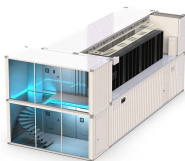

Copper rope-lay and braided bus duct flex connectors maintain flexible, reliable, and durable connections in bus duct systems. Suitable for bus terminations, jumpers, and grounding applications, ...