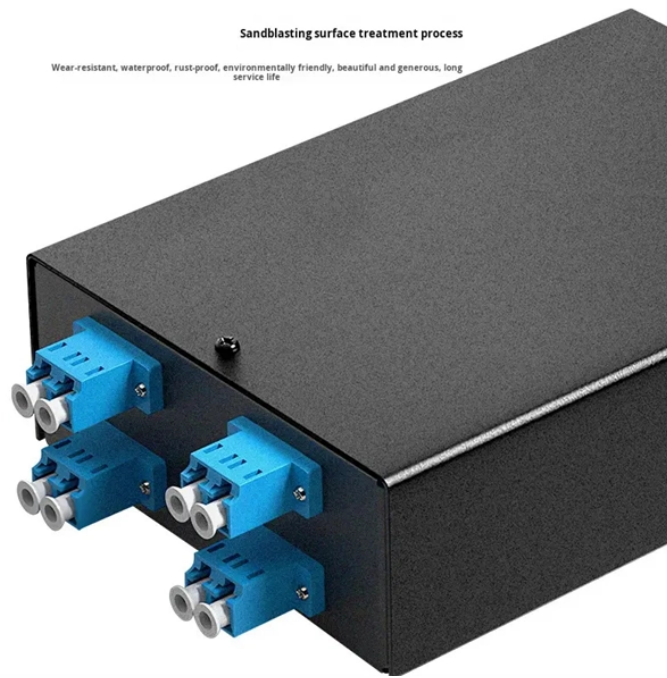

Butterfly-shaped fiber optic cable distribution box

Butterfly-shaped fiber optic cable distribution box

Their flat, butterfly-shaped structure combines optical fibers with strength members, making them ideal for indoor wiring, drop cable installations, and last-mile network construction.

SC prefabricated end butterfly-shaped fiber optic cable The product consists of indoor butterfly-shaped fiber optic cables and single-end or double-end pre-terminated fiber optic connectors, suitable for ...

FTTH Drop Cables are designed to connect the fiber access point to the ONT on the home in a FTTH network. It offers an efficient and economical solution for deploying fiber in FTTH network.

Briticom™ offers a wide range of indoor and outdoor fibre optic distribution, patching and consumer cables – including Plenum, Riser and LSZH in all diameters. These are used to provide links to ...

Butterfly flat drop cable uses special low-bend-sensitivity fiber to provide high bandwidth and excellent communication transmission, it's very suitable for indoor cabling, end users directly ...

Inner design with double-layer structure, divided into distribution line area, outdoor cable insertion, fiber welding tray and butterfly type optical cable around the store.