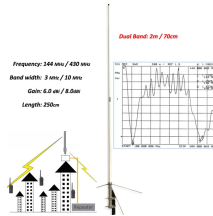

Butterfly-shaped optical fiber cables are a popular type of fiber optic cable that is commonly used for data transmission in telecommunication networks. They are called butterfly ...