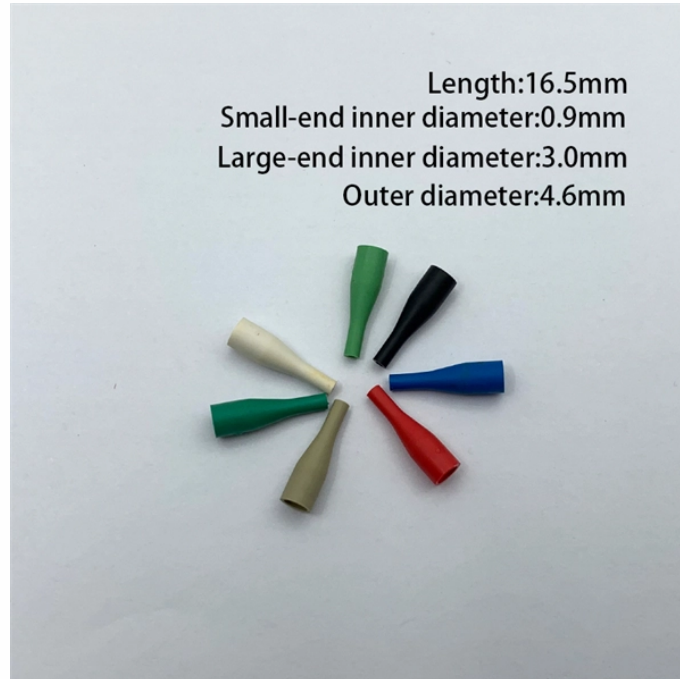

## Butterfly-shaped optical cable ordinary optical cable

## Butterfly-shaped optical cable ordinary optical cable

GJXH-1,2,4B6 Indoor metal butterfly shaped introduction optical cable  
GJXFH-1,2,4B6 TPU circular introduction single core optical cable  
GJFJU-1F TPU circular introduction single core optical cable ...

Mate protection controller

8-shaped butterfly fiber optic cable  
8-shaped butterfly fiber optic cable Specially used for the final connection from the optical splitter in the hallway to the optical modem in the user's home ...