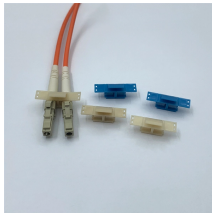

The GJYXFC butterfly drop cable is engineered for FTTH networks. Its steel wire core allows for aerial self-support, while the LSZH jacket ensures safety. Easy to strip & splice. Request a quote and ...