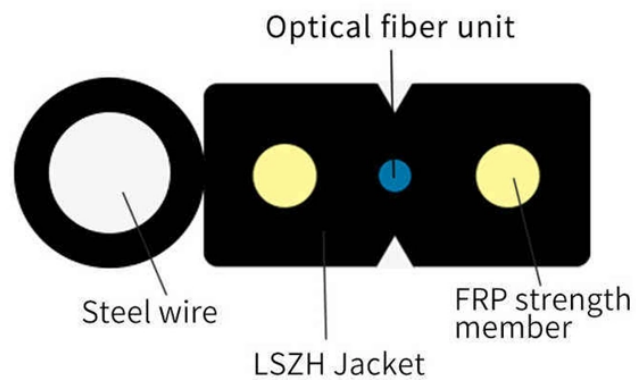

## Buying a power distribution box diagram

## Buying a power distribution box diagram

The first location is the Power Distribution Box, which is situated under the hood. This box handles high-current components like the cooling fans, starter motor, and the Bronco's advanced ...

Power distribution panel is a central controlling hub for electrical distribution in a building where power is received and distributed to the different power utilization source of equipment.

Learn about the Square D panel diagram, including how to read it and understand the electrical connections in a panel.