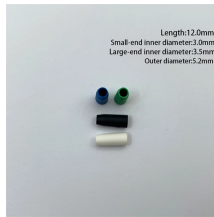

## Buying a power distribution box diagram

## Buying a power distribution box diagram

The first location is the Power Distribution Box, which is situated under the hood. This box handles high-current components like the cooling fans, starter motor, and the Bronco's advanced ...