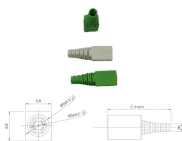

Find out how to properly wire an electrical panel box with a comprehensive diagram and step-by-step instructions.

Installation Diagram Open-mounted distribution box installation method: Assemble four bolts into the four holes on the corners and tighten them into the expansion pipes to fix the box.

Learn what a power distribution box is, how it works, key components, types, and why it's vital for safe and efficient electrical systems.

In this video, I'll guide you through the complete wiring diagram for a single-phase house distribution box.

This document provides a list of components in an electrical distribution box with their names and associated wiring diagrams. It includes tables of diodes, fuses, relays, and other components like ...

This document provides a list of components in an electrical ...

By reading the distribution box system diagram, you can understand the electrical connection and configuration of the distribution box, which provides a strong guarantee for the safe ...