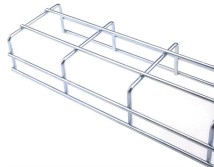

Defem - mesh tray C-shape - 220/80 - wire dia 5 mm - 2.5 m - steel hot-dip galvanized.

Wibe Group. 1149334 - Defem - mesh tray - C-shape - 220/80 - wire dia 5 mm - 2.5 m - stainless steel AISI316L

Choose from our selection of wire mesh trays, including over 475 products in a wide range of styles and sizes. Same and Next Day Delivery.

Discover Marlin Steel's wire mesh cable trays for data centers and other mission-critical applications, including materials used and our competitive advantages.

Eagle Basket: Our wire basket cable tray is a welded mesh cable management system produced from the highest-quality steel wires. Our basket's mesh permits continuous airflow to prevent heat buildup ...

This comprehensive system includes versatile wire-mesh trays, protective covers, and a range of accessories like dividing strips, curves, elbows, and level changes.

Product description C-shaped mesh cable tray made of spot-welded steel wire of side height 50 mm. Magnetic shield insulation 15 dB.

Cut, bend, and connect these wire mesh tray systems to route cable and hose in configurations such as curves, slopes, and tees. They are a lightweight option for organizing bundles of cable and hose ...