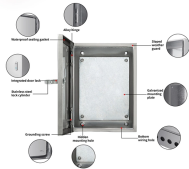

Defem - mesh tray C-shape - 220/80 - wire dia 5 mm - 2.5 m - steel hot-dip galvanized.

Wibe Group. 1149334 - Defem - mesh tray - C-shape - 220/80 - wire dia 5 mm - 2.5 m - stainless steel AISI316L

Choose from our selection of wire mesh trays, including over 475 products in a wide range of styles and sizes. Same and Next Day Delivery.

Discover Marlin Steel's wire mesh cable trays for data centers and other mission-critical applications, including materials used and our competitive advantages.

Eagle Basket: Our wire basket cable tray is a welded mesh cable management system produced from the highest-quality steel wires. Our basket's mesh permits continuous airflow to prevent heat buildup ...

This comprehensive system includes versatile wire-mesh trays, protective covers, and a range of accessories like dividing strips, curves, elbows, and level changes.

Product description C-shaped mesh cable tray made of spot-welded steel wire of side height 50 mm. Magnetic shield insulation 15 dB.

Cut, bend, and connect these wire mesh tray systems to route cable and hose in configurations such as curves, slopes, and tees. They are a lightweight option for organizing bundles of cable and hose ...