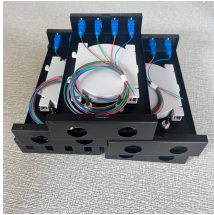

Developed for long distance fiber installations. Equipped with eight SFP+ ports, two additional SFP28 ports and one RJ45 console port for configuration. With AXIS D8308 Fiber Aggregation Switch you ...

These aggregation switches support advanced VLAN for flexible traffic segmentation, advanced QoS for prioritizing network traffic, IGMP/MLD Snooping for optimizing network performance, and ...

An 8-port, Layer 2 switch made for 10G SFP+ connections.