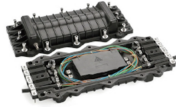

CIF price junction box 2-pin

Overview

These junction boxes provide easy maintenance and wiring of the Plug & Cord sets connecting to the Rack Monitors. Comes with 3 J-Slot Pins, 6 Contact Pins, and 30 ft. They are easy to install, lightweight, non-conductive and manufactured from all non-corrosive materials. Pro-Eco-Lite™ service boxes and vaults combine the strength of concrete with the lightweight characteristics of plastic. Book a Lunch & Learn Brochures and guides for our composite products, including Headwalls, Service Boxes & Vaults, Pilasters & Guards, and Heavy-Duty Junction. Check each product page for other buying options.

CIF price junction box 2-pin

These junction boxes provide easy maintenance and wiring of the Plug & Cord sets connecting to the Rack Monitors. Comes with 3 J-Slot Pins, 6 Contact Pins, and 30 ft. coiled cord. The Junction Boxes ...

Pro-Eco-Lite™ heavy-duty junction boxes are suitable for sidewalks, driveways, and off-road usage. They combine the strength of concrete with the lightweight characteristics of plastic. They are easy to ...