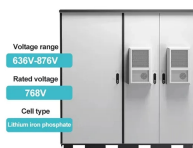

A drawing, model or sample of your part and a few simple details are all we need to connect you with your custom bare die or CSP tray. Here is the information we will use to determine your best tray ...