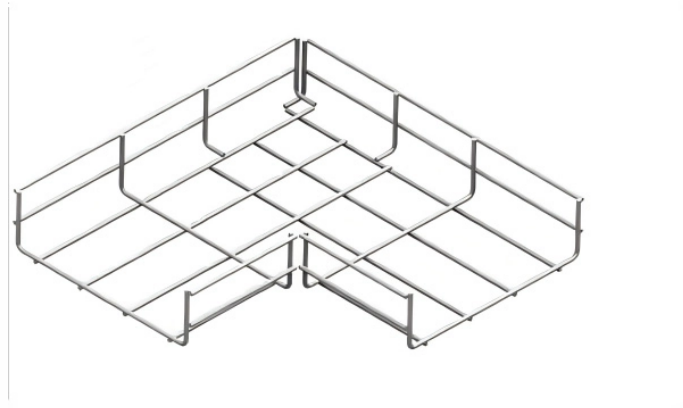

CSP Tray-type Cable Trays

CSP Tray-type Cable Trays

Over the past 55+ years, MP Husky US Cable Tray has engineered and manufactured the most reliable, highest quality, cost effective and innovative cable trays systems available.

To view all the engineering data and drawings we offer, simply click the "B-Line Series CoSPEC specifier center" link above. Need assistance, please contact us.

Bare-die and CSP Trays can be customized based on process needs. Special features like locating fiducials, component clearance, special material, or engraving can be specified.

Search our database of thousands of H20 series (2" square) and H44 series (4" square) trays to fit your specific application. Comprehensive IC Packaging delivery systems for protecting and transporting ...

Explore cable tray systems and accessories for organized, accessible cable routing in commercial and industrial environments.

A channel cable tray is a compact, single-piece tray system with a narrow base and raised side flanges. Unlike ladder or trough trays, channel trays are designed to support small cable ...