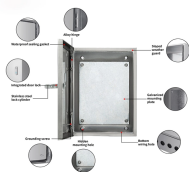

Panelboard ratings are predominately determined by heat rise not by bus bar size. The same bussing could be used in a 125A fully sealed small ...

Standard Busbar Adapters without electrical connections include two connection clips. They are intended to form bigger platforms; for example: for reversing starters, starters with Smart Motor ...

Panelboard ratings are predominately determined by heat rise not by bus bar size. The same bussing could be used in a 125A fully sealed small enclosure or a 250A well ventilated large ...

Clip-On Metal Cabinet and Drawer Labels - Reusable Chalkboard Labels for Kitchen, Bathroom, Dresser Drawers. Durable. Polished Edge. No Residue. Need help?