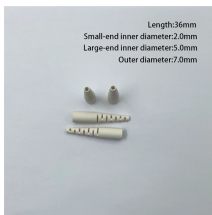

A junction box provides a code-approved place to house wire connections, whether for outlets, switches, or splices. Here's how to install one.

Trust the industry's largest provider of end-to-end wire and cable management solutions for indoor and outdoor applications. Explore the Wiremold product line.

Shop electrical junction boxes for all your wiring and conduit needs. Available in various sizes and materials, perfect for resident commercial, and industrial.

Choose from our selection of junction boxes, including over 2,800 products in a wide range of styles and sizes. Same and Next Day Delivery.

SARDVISA 3-Pack Junction Box with 3 Pin Electrical Cable Connectors, IP68 Waterproof, 4-10mm Adjustable Wire Box, Outdoor Wire Connector Kit for Garden/Landscape Lights, Camera Cable, Car ...

Junction boxes protect and organize electrical wire connections in residential and commercial installations. Available in multiple materials and sizes at Lowe's.