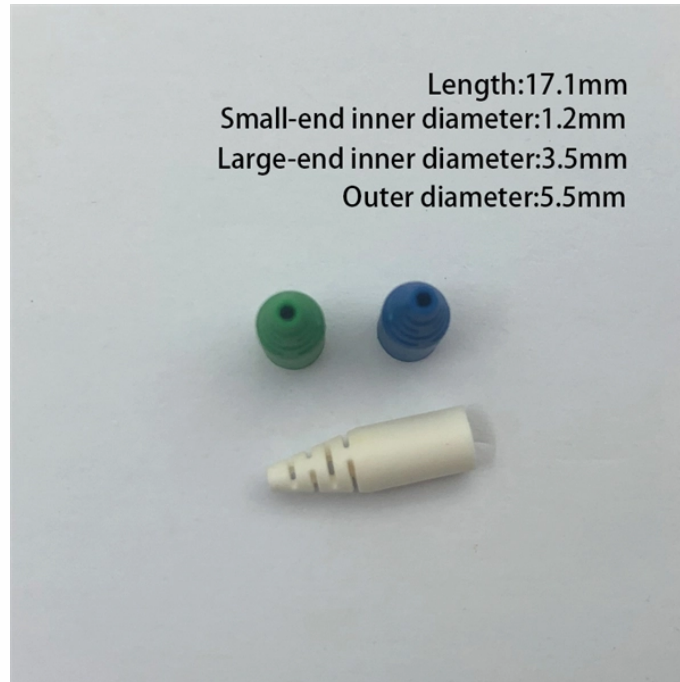

Cable Connection Junction Box

Cable Connection Junction Box

6 Best Junction Boxes For Extending Power Cord Runs Extend your power cords safely and reliably. Discover our expert guide to the best junction boxes for extending power cord runs and secure your ...

Ensure secure and reliable cable connections with this 5-piece IP68 Waterproof Junction Box, designed for quick, tool-free installation. With an upgraded IP68 rating, it withstands immersion ...

Shop for Cable Junction Boxes at Walmart . Save money. Live better.