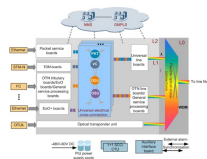

Cable Fiber Optic Connector

Cable Fiber Optic Connector

Fiber Optic Cable Connectors are used to connect two runs of fiber optic cable. The most popular versions include, push-on Square Connectors (SC), snap-in Lucent Connectors (LC), and twist-on ...

Discover the common fiber connector types. Learn the differences, uses, and best practices for SC, LC, ST, FC, MPO/MTP connectors.

This article explores the wide range of fiber optic connector types, from legacy SC and ST to modern MPO/MTP and VSFF designs. Learn how each connector works, where it's used, and ...