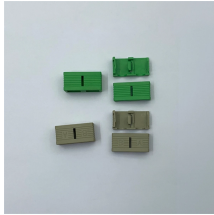

Fiber connector, as critical components of fiber optic communication systems, play a vital role. In this article, I will introduce different fiber connectors types and fiber optic endfaces including their ...

In this guide, you'll explore various types of fiber optic cable connectors, each with unique features and best uses. Knowing what each connector does is essential, but it's also important to match them with ...