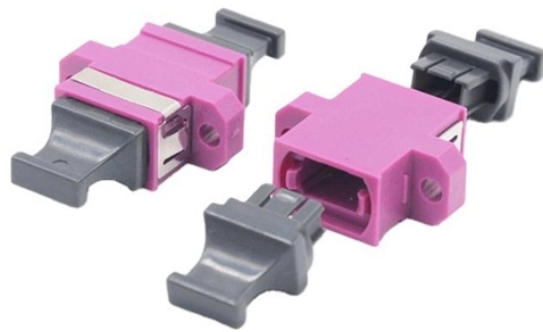

## Cable Management Stand Flat

## Cable Management Stand Flat

Explore our low TV stands for floor seating or if you're mounting your TV above. Check out our standard TV stands for traditional sofa setups. Or browse our tall TV stands if you plan to mount the TV above ...

By following the steps, you can assemble the TV stand mount within 15 minutes. No drilling is needed, eliminating the risk of wall damage. If you encounter issues during installation or use, contact our ...

These stands come equipped with compartments and channels that allow you to neatly tuck away all of your cables and wires, eliminating unsightly tangles and clutter. Not only do they ...

The SDC-1400 family is a simple, attractive, and versatile series of A/V stands and tables, in multiple sizes. The high quality, easy to assemble stands blend with virtually any decor and supports flat ...