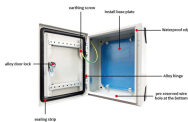

We have more than a decade's worth of experience making and designing quality cable tray and cable management systems. Our knowledgeable production team works closely with each customer to ...

This guide covers the critical steps, from selecting the right electrical cable tray and performing accurate cable fill calculations to managing a safe cable pull through and ensuring all bonding and grounding ...

Cable trays simplify the wiring system design process and reduces ...

Cable trays simplify the wiring system design process and reduces the number of details. Cable tray wiring systems are well suited for computer aided design drawings. A spread sheet based wiring ...

ystems support and route all types of cables. Depending on the type and version of mesh cable tray, as well as the corrosion protection used, the mesh cable tray systems can be . sed in different indoor ...