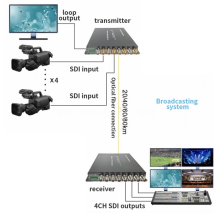

Cable Trench Type Cable Tray

Cable Trench Type Cable Tray

The biggest difference is how they're installed—trays are exposed, trenches are buried. Let's break down how each system works, where to use them, and what to consider before choosing ...

Hubbell's NEXTFRAME® Ladder Tray is the effective and widely used cable runway that supports and delivers bundles of cable between cabinets, racks, and closets, along walls, and suspended from ...

Trenwa is the original manufacturer of precast concrete trench and offers the broadest line of proven trench systems. Trusted by Industry Leaders: Trenwa has been a go-to partner for North American ...

Explore the differences between cable trays and cable trenches for effective cable management. Learn about their design, applications, advantages, and limitations, and how Hutaib ...

Learn the differences between cable trench and cable tray systems. This guide compares their structure, installation, and suitability for various setups.

Oldcastle Infrastructure offers a solution for cable distributions and management with a three-sided trench. Trench components have superior chemical resistance, strength, low water absorption, and ...