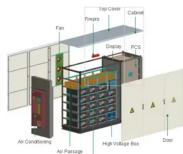

As a less-expensive alternative to conduit, a stronger alternative than wire basket, and superior to generic tray, Snap Track saves on labor and reduces total installed costs.

There are a large number of cable tray fittings that are made compatible with each type of tray. These fittings help in maintaining support of the cable tray system. Shop our collection of cable tray ...

Choose from our selection of cable troughs, including raceway, wire duct, and more. Same and Next Day Delivery.

Cable Trays are essential components of modern data center infrastructure, providing a structured pathway for managing power, fiber, and communication cables. Designed to support high-density ...

A trough cable tray is a type of cable management system designed to protect and support electrical, communication, or data cables in commercial, industrial, or data center installations. Its “trough” ...