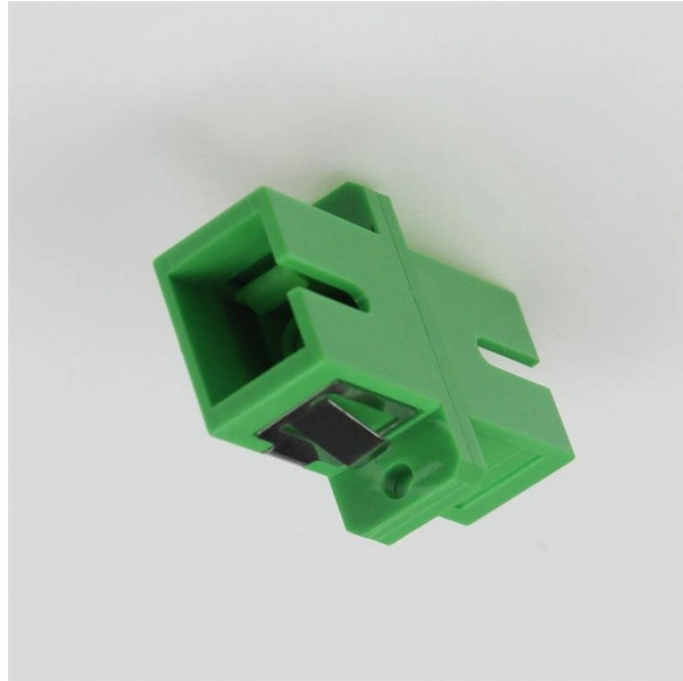

Cable radial distribution box

Cable radial distribution box

<p>An Extensive Library of Self-Developed Products</p>  <p>Optical Distribution Frame Rack-Mounted Fiber Patch Panel Stand Network Cabinet</p> <p>Fiber Optic Transceivers Fiber Adapters Optical Cable Patch Panels Fiber Patch Cords</p>	<p>Perlegear 17" in-Wall Media Box, Electrical Box, Recessed Outlet Box and Media Enclosure for One Connect Box & Network Switches, Cable Management Kit with Cutting Template, Dust Bag & ...</p>
	<p>The Vertiv™ NetSure™ External Distribution Box (EDB) holds both DC distribution and fiber distribution in a single convenient enclosure. Aluminum construction helps protect against vandalism and harsh ...</p>
	<p>Split 360° Multi Cable Transit, M32-M75, IP54 With the distribution box, centrally routed cables (with and without connectors) can be distributed 360° in all desired directions.</p>
	<p>Use distributor boxes for quick and clear cabling in the field. Distributor boxes bundle several cables into one master cable that is connected to the controller. Thanks to the status indicator, you have an ...</p>
	<p>30-pair Distribution Box (outdoor), 185 x 135 x 80 mm (7.28" x 5.31" x 3.15") KR-INBOX-30 50-pair Distribution Box (outdoor), 195 x 195 x 85 mm (7.67" x 7.67" x 3.34") KR-INBOX-50</p>

This Cable Distribution Box offers compact, weatherproof MV solutions for underground and outdoor power distribution systems.

Choosing the best distribution box isn't rocket science, but it does need a bit of thought. I'll walk you through the key factors to consider, like your building size, budget, and environment.

PIANO 8+ - pole-mounted distribution box The PIANO 8+ is a versatile, pole and wall-mounted distribution box designed for telecommunication cable management, offering a mix of robust ...

We measure every product and part down to the 1/1,000th of an inch. Our boxes are packed with biodegradable packing peanuts. Nothing relaxes UX designer Rachel like a cozy chair, roaring ...