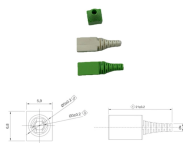

Use these bridge lances to route the cables from one side of the rack to the other, by routing to the top of the rack, where possible. This routing helps to avoid having a cable bundle that ...