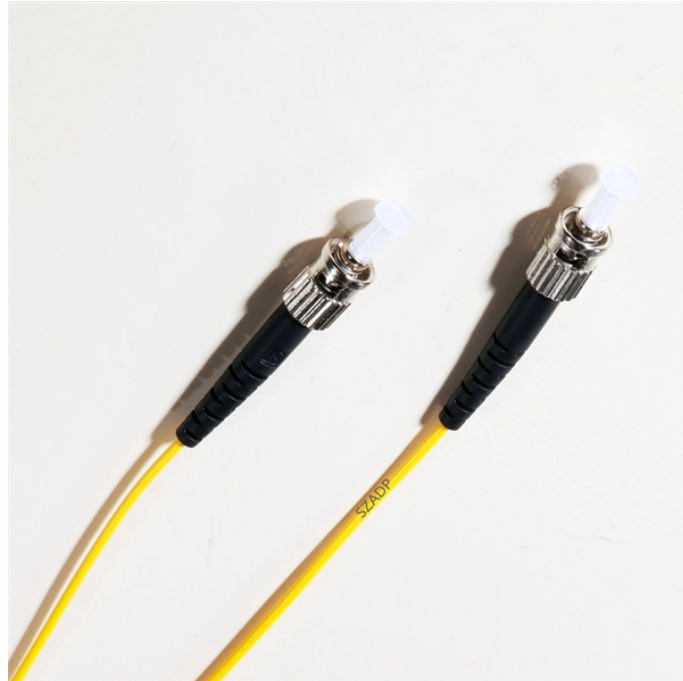

Cable routing rack separation bridge

Cable routing rack separation bridge

The Horizontal Cable Manager Side Channel manages cables from the front to rear of 800 wide racks. Depth adjustability allows for installation in racks with different rail spacing.

Our comprehensive offering of vertical cable management, horizontal cable management, and rack solutions reduces space required to route, manage and protect high cable capacities, providing the ...

This cold-rolled steel SmartRack® Cable Trough helps eliminate cable stress by routing cables from the front of your wide rack cabinet to the rear, where you can more easily organize and access them.

Installed across the front or rear uprights, it forms a rigid bridge that keeps inter-rack cabling supported, organized, and easy to service, eliminating the “cable hammock” that often develops between ...

Leviton Rings and Brackets are designed for rapid deployment in tight spaces where access is limited.

The 6' Rack Bridging Vertical Cable Management System is designed to mount between two vertical relay racks, creating a dedicated vertical cable management channel between rack frames.