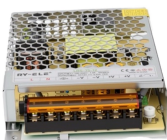

This cold-rolled steel SmartRack® Cable Trough helps eliminate cable stress by routing cables from the front of your wide rack cabinet to the rear, where you can more easily organize and access them.