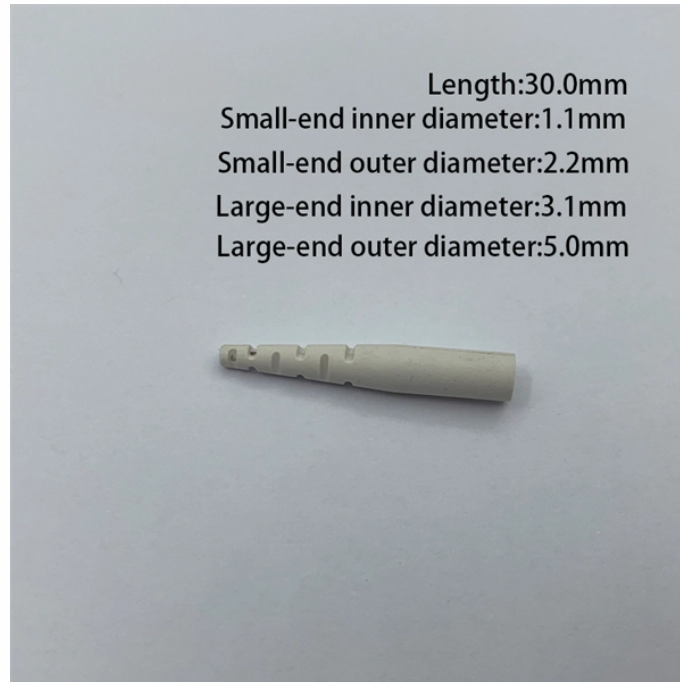

GDR Telecom Site Energy Systems

Cable tray 100300

Cable tray 100300

Our cable tray systems securely hold and protect cables and come in many models and sizes, solid bottom and ventilated.

Cablofil UFS100/300PG | Under Floor Support Bracket, 12 in. Tray, Pre-Galvanized, 12 L x 4 H in. Cablofil's Wiremesh Cable Tray concept is based on performance, safety, and economy. These three ...

Cable trays are divided into slot type, tray type, ladder type, and grid type structures, consisting of brackets, brackets, and installation accessories. The bridge inside the building can be erected ...

Choose from our selection of cable trays, including over 850 products in a wide range of styles and sizes. Same and Next Day Delivery.

Cable trays, 100 mm in height, available in various widths, made of galvanised sheet metal or stainless steel, optionally powder painted in the desired colour. The length of an individual cable tray is 3.0 m. ...

- 100mm Wide - 2.4mtr Standard Length -
Perforated Cable Tray *** Please note due to size,
this item is PICKUP ONLY ***

100*300MM Stainless Steel ss304 Perforated Cable
Tray Professional Supplier quantity