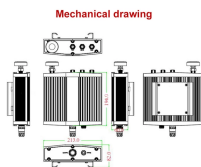

Our Wire Mesh Cable Tray is designed for efficient cable management, offering durability, flexibility, and high load-bearing capacity. Made from high-quality Q235 steel, this tray ensures long-lasting ...

Mini-Split Tray Cable Wire Description: Reel;
Gauge: 14; Conductors: 4; Length: 250'';