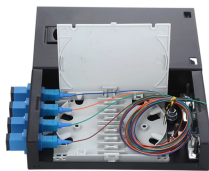

NEMA class 12A and 12B, the KwikRail cable tray system is ideal for cable management in commercial buildings, light industrial buildings, data centers, hospitals, healthcare facilities, university buildings, ...