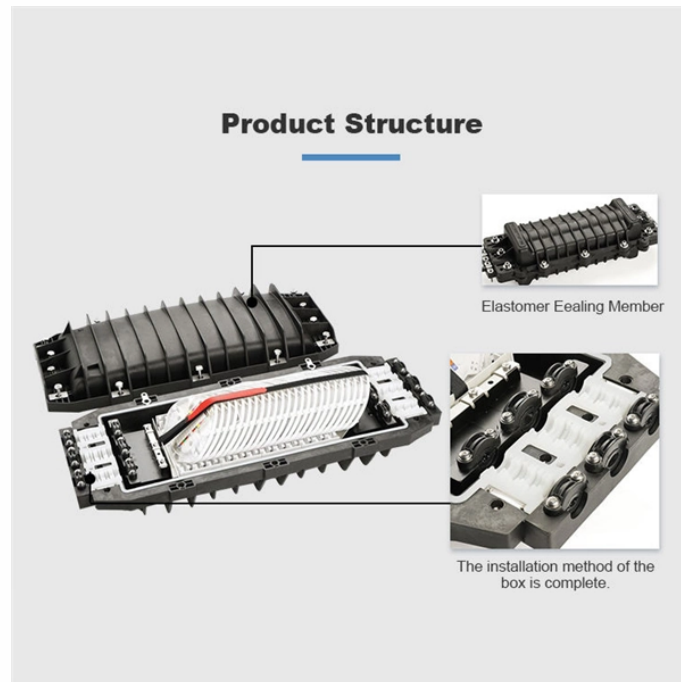

GDR Telecom Site Energy Systems

Cable tray CTC and CTT

Cable tray CTC and CTT

All CT Cable Tray fittings are made to 150mm radius. Order fasteners separately for installation. M6 x 10 screw & M6 flanged nut Ordering code WIZZ. Check with your local representative at time of enquiry.

When fitting cable trays and their accessories, the products are cut on site to create changes of direction, adjust sections, etc. Damage can also occur during handling; as a result, both the ...

Cable tray capacity refers to the maximum number of cables that can be installed in a cable tray without exceeding a specified fill ratio. The fill ratio is the percentage of the cross-sectional area of the tray ...

Fabricated in numerous styles (wiremesh, ladder, ventilated trough, channel, and solid-bottom) and sizes, cable tray provides the greatest versatility among cable support systems, while offering ...

Cable Tray Technical Guide A practical guide to product selection and installation This guide for engineers and installers has been developed by ABB as a practical reference regarding cable tray ...

Explore standard sizes by tray type, understand width and depth limits, and see how to calculate and choose compliant cable tray sizes for real projects.

Hubbell's NEXTFRAME® Ladder Tray is the effective and widely used cable runway that supports and delivers bundles of cable between cabinets, racks, and closets, along walls, and suspended from ...