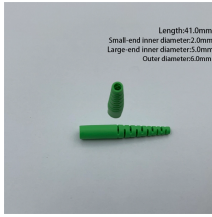

Fiberglass - Flat Cover, Z Shaped Rail Covers are used where cable protection is necessary or desired. Two Cope-GLAS cover designs, flat and peaked, are offered.