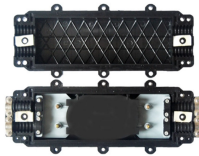

Cable tray accessories names and prices

Different types of cable trays are available, including solid-bottom trays, cable channel or trough trays, ventilated trays, and ladder trays. To ensure proper support and functionality, a variety of cable tray ...

Cable Tray, 2" Depth x 4" Width x 10" Section, Material: Carbon Steel. Finish: Electroplated Zinc.

A cable tray system is used to support insulated electrical cables used for power distribution, control, and communication. Cable trays are used as an alternative to open wiring or electrical conduit ...

Cable Tray Washer Kit, Steel (50 Pack) Cable Tray Splicer, Washer Kit, Material: Carbon Steel, Finish: Electroplated Zinc, Package of 50

Ramdev Steel Industries is experienced in cable tray accessories. Check out our cable tray supports and fixtures to meet your diverse industrial applications. Our accessories are available in different ...

Home conduit, raceway & strut cable tray & accessories Cable Tray Fittings & Accessories

Cut, bend, and connect these wire mesh tray systems to route cable and hose in configurations such as curves, slopes, and tees. They are a lightweight option for organizing bundles of cable and hose ...