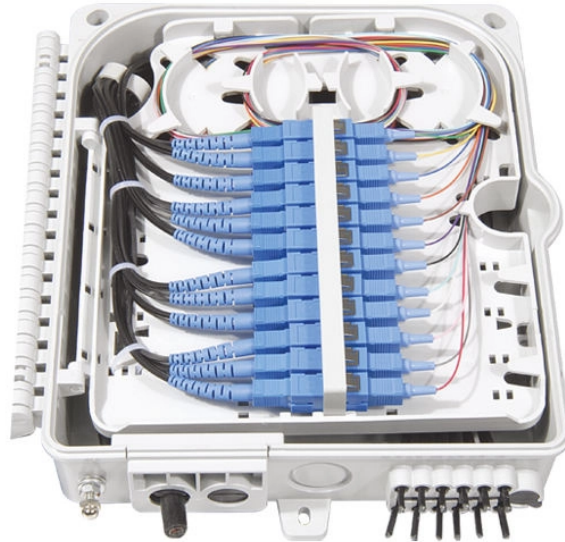

Cable tray accessories names and prices

Overview

Choose from our selection of cable tray accessories, including cable and hose trays, steel formable cable and hose trays, and more. In stock and ready to ship.

Cable tray accessories names and prices

Different types of cable trays are available, including solid-bottom trays, cable channel or trough trays, ventilated trays, and ladder trays. To ensure proper support and functionality, a variety of cable tray ...

Cable Tray, 2" Depth x 4" Width x 10" Section, Material: Carbon Steel. Finish: Electroplated Zinc.

A cable tray system is used to support insulated electrical cables used for power distribution, control, and communication. Cable trays are used as an alternative to open wiring or electrical conduit ...

Home conduit, raceway & strut cable tray & accessories Cable Tray Fittings & Accessories

Cut, bend, and connect these wire mesh tray systems to route cable and hose in configurations such as curves, slopes, and tees. They are a lightweight option for organizing bundles of cable and hose ...