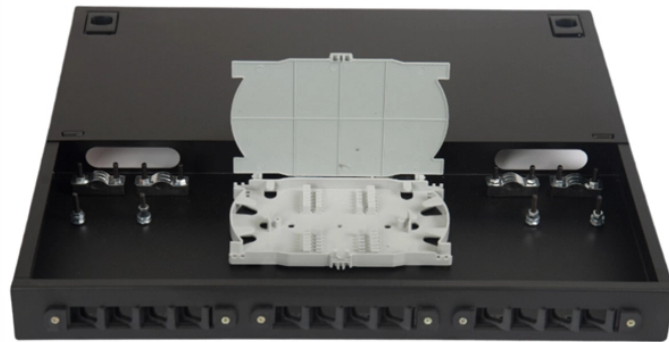

Cable tray and pipe bridging

Cable tray and pipe bridging

Our wind certification report provides you with list of acceptable B-Line series cable tray supports, fittings and covers based off of the environmental conditions, cable loading, and type of cable tray in your ...

Which is the better practice in the event that piping must cross cable trays? Is it dependent upon the pipe joining method or insulation? If there's a chance of leakage I would think ...

Refers to the approximate height of a cable tray used for specifying. Selecting a specific height will show cable trays with that height, as well as cable tray accessories compatible with that height.

We fabricate pipe racks and pipe bridges to support piping, conduits and power cable trays, and also mechanical equipment and ductwork. Request a quote today!

Answer: Yes; cables are tied down in cable trays to keep the cables in the cable tray, to maintain spacing between cables, or to segregate or confine certain types of cables to specific locations.

Pre-engineered modular pipe racks are structures designed and built specifically to support multiple pipes where adequate structure is not available. They are mainly used to run petroleum or natural ...