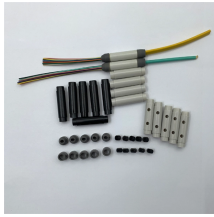

Cable tray angle iron L-shaped bracket

190X95X25mm

Cable tray angle iron L-shaped bracket

Package: 4 L-shaped wall mounts to securely anchor metal mesh cable trays using expansion bolts (not included); Ideal for organizing cables vertically, they eliminate clutter in commercial, industrial, or ...

They are primarily used to support and secure cable trays to a wall or vertical ...

4" Wide Cable Tray L-Shaped Wall Bracket is used to install cable trays to the wall.

Quest L brackets are ideal for mounting cable trays on the wall.

Package: 4 L-shaped wall mounts to securely anchor metal mesh cable trays ...

Starter brackets suitable for all types of industrial and commercial buildings that use hollow concrete sections. The starter brackets are inserted in from above and then cast in concrete during the sealing ...

They are primarily used to support and secure cable trays to a wall or vertical surface. This enables the organized routing of cables and prevents them from lying loose or being exposed.

This L-shaped bracket allows you to mount sections of cable tray along the wall of your data center, network closet or industrial space to extend your cable management application.