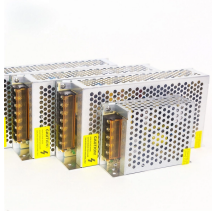

## Cable tray angle steel bracket styles

Angle plates are supplied in 90 & 170-degree options for structural direction transition between two sections of the cable trays & ladders. The angle plates can be supplied as a set with suitable fasteners.

Designed to accommodate W200mm and W300mm tray widths, this bracket ensures stable wall installation with expansion bolts and provides a secure tray grip when paired with separately ordered ...

Choose from our selection of cable tray mounting brackets in a wide range of styles and sizes. Same and Next Day Delivery.

Cable Runway Wall Angle Support fastens ladder rack to a wall or other flat surface. This Wall Angle Support, LWASK24BLK item fits 24.00 with a material of Steel color Black.

Cable Tray 30° & 60° Fixed Angle Bracket LB1 brackets can be used for mounting lighting units at angles of either 30° or 60° and are fixed to both the sidewall and the base of the cable tray.

The Ladder Tray features light, rugged, tubular steel construction. It is designed for mechanical support and strain relief in long runs of cable and creates a smooth gradual bend for cable.