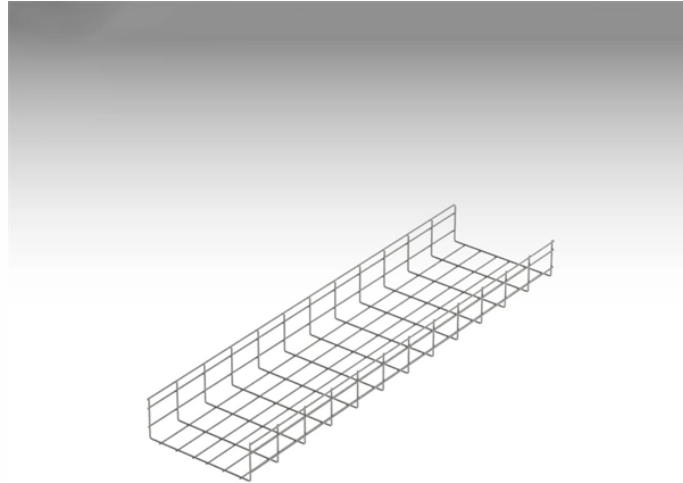

## Cable tray anti-leakage funnel

Grid Cable for  
marine and offshore  
applications

## Cable tray anti-leakage funnel

Its two-part design installs around non-compliant cable tray penetrations, restoring fire and smoke leakage performance.

An outlet funnel for cable tray connects straight tray runs with outgoing cable routes. The formed part expands or redirects the usable cross-section so that cable bundles can exit the tray in a controlled ...

Hubbell's NEXTFRAME® Ladder Tray is the effective and widely used cable runway that supports and delivers bundles of cable between cabinets, racks, and closets, along walls, and suspended from ...

Since the manufacturing processes for wiremesh, metal cable tray or small accessories are slightly different, it is interesting to make a comparison in order to observe which products or processes ...

Channel cable tray secures cables using Eagle Basket pre-punched holes. New pre-punched holes allow the secure attachment of cables to the inside of the channel without the need to drill holes, ...

These fittings help in maintaining support of the cable tray system. Shop Graybar's collection of cable tray and fittings to find exactly what works for your job.