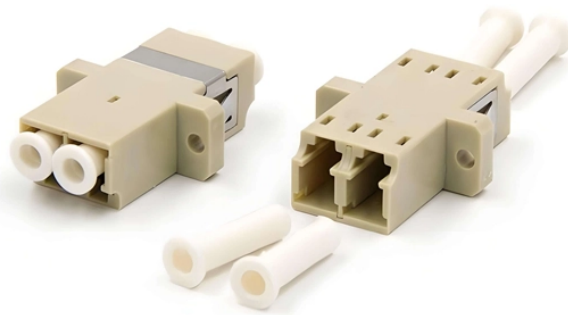

## Cable tray arch cover plate

## Cable tray arch cover plate

These cable tray straight sections are made from high-quality zinc plated steel with a chrome finish. Designed with electro-zinc resistance, these cable trays are protected from weather and chemical ...

From heavy power cable pathways on oil drilling platforms to data center cabling, explore the cable tray that's strong yet easy to install. Fast installation with dependable support.

Cable Tray Cover Fabrication While many cable trays remain uncovered, those that run under or along the floor require a strong and sturdy cable tray cover for continuous employee safety. What are Tray ...